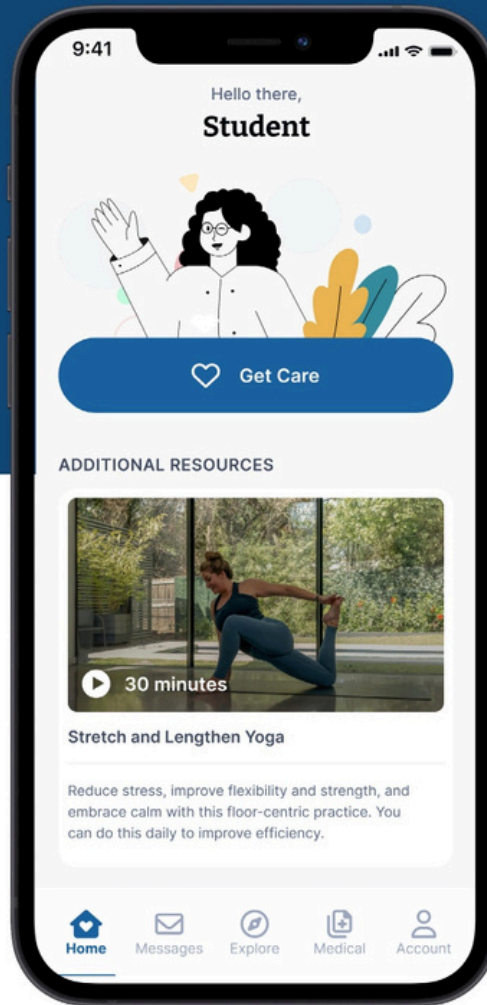

Wellness Center Calendar

Vacaville Campus, Multipurpose Room

M&W: 10am-12pm T&Th: 10am-1pm
Fridays TBA

AUGUST 2024

| SUNDAY | MONDAY | TUESDAY | WEDNESDAY | THURSDAY | FRIDAY | SATURDAY |
|--------|---------------------------|-----------------------------|---|----------------------|--------|----------|
| | | | | 1 | 2 | 3 |
| 4 | 5 | 6 | 7 | 8 | 9 | 10 |
| 11 | 12 <i>SAND ZEN</i> | 13 games | 14 sketch/ draw | 15 Legos | 16 | 17 |
| 18 | 19 paint | 20 PUZZLES | 21 karaoke & open mic | 22 Movie Day | 23 | 24 |
| 25 | 26 tie dye | 27 Bird House Feeding | 28 mirror affirmations | 29 <i>loteria</i> | 30 | 31 |

TalkNow Visits From Anywhere

Get on-demand, 24/7 emotional support from a behavioral health provider to talk about concerns like:

- Anxiety
- Depression
- Substance use
- Stress
- Life transitions
- Academic challenges
- Relationship issues

It's for Students. FOR FREE.

- @timelycare
- @timelycare
- @timely_care

Get support now! Download the TimelyCare app or visit timelycare.com/solano to learn more.

On Campus Wellness Counseling: In partnership with the Community-Based Counseling Program (CBCP) in the JFK School of Psychology and Social Sciences (JFKSOPPS) at *National University* (formerly known as JFK University), PsyD or MFT (Marriage and Family Therapy) current graduate students and/or recent graduates of JFKSOPSS and other local universities provide brief mental health wellness counseling (6-8 sessions per semester). Located in the SCC Fairfield Campus, Building 400, First Floor, Rm. 404.