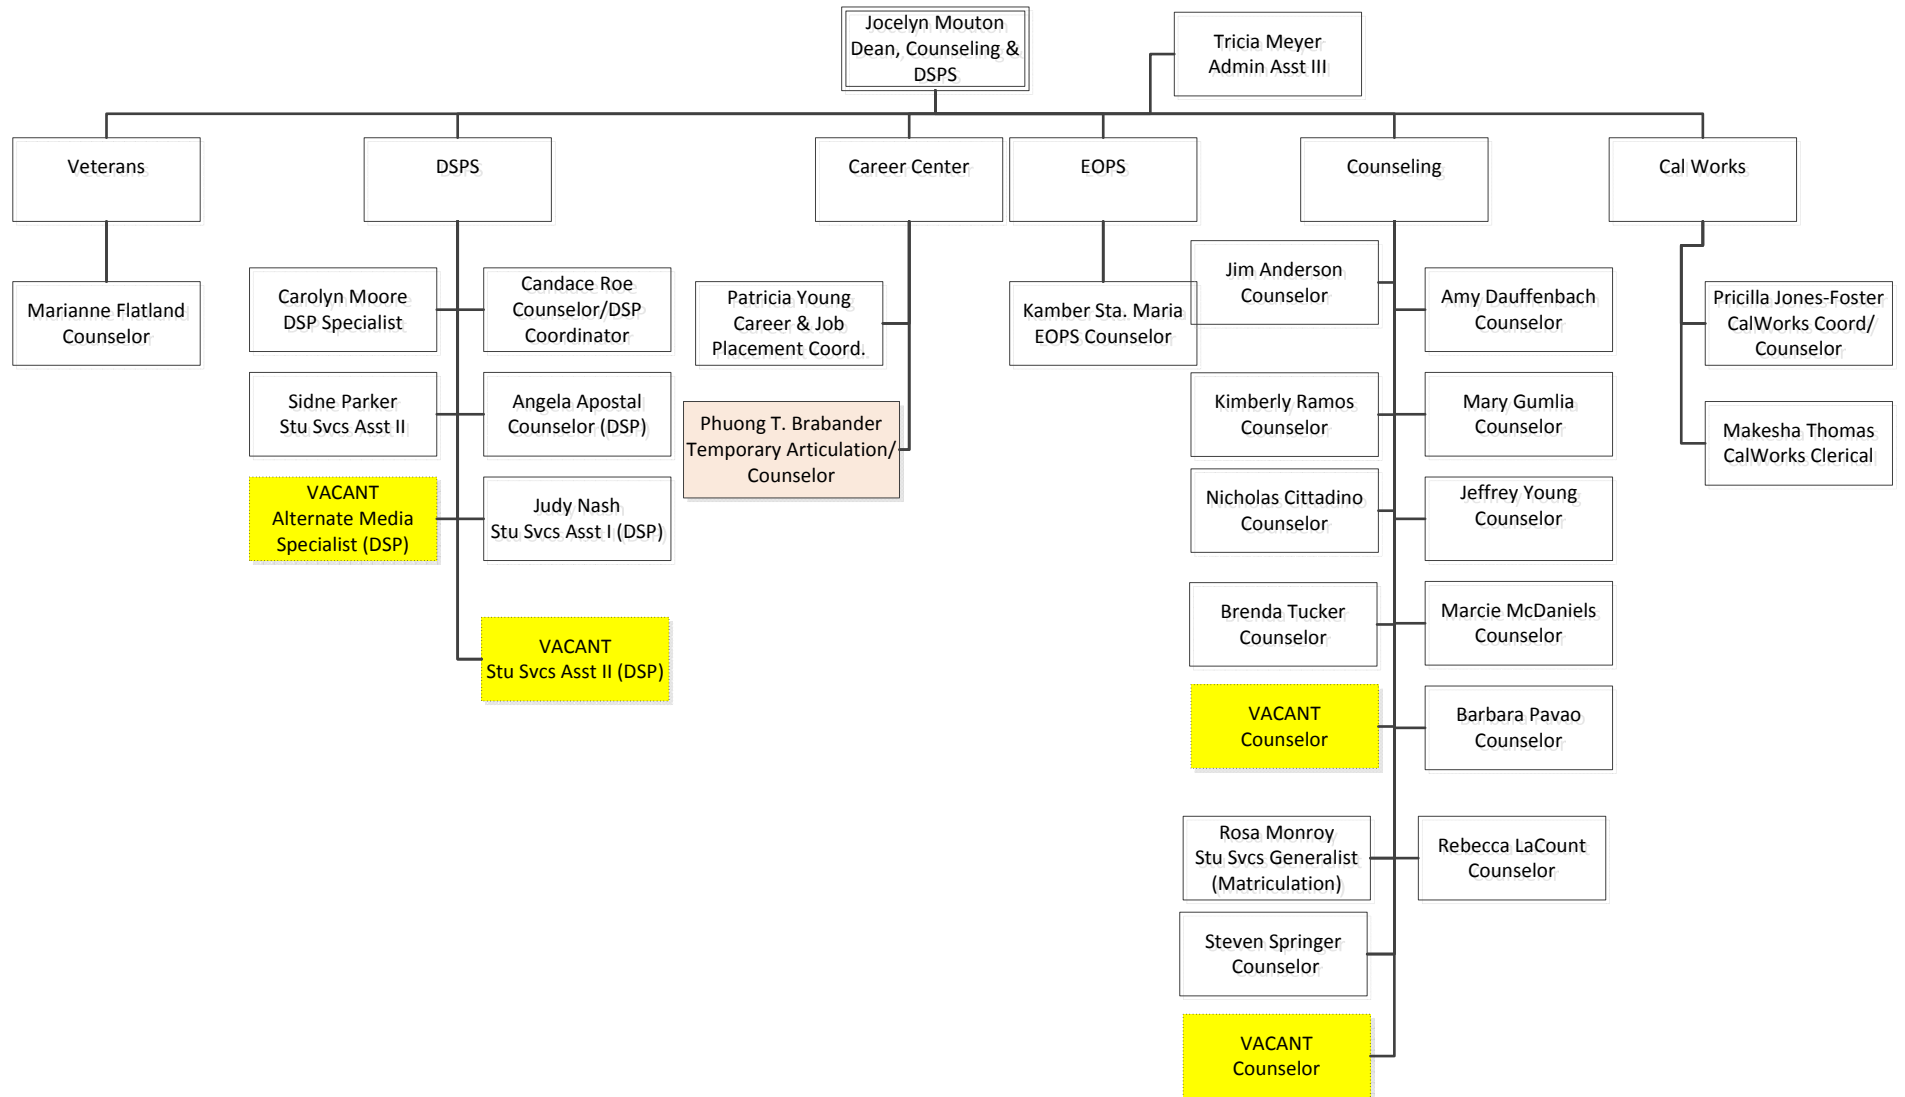

Solano Community College

ORGANIZATIONAL CHART 2015 - 16

TABLE OF CONTENTS

<u>SCHOOL/GROUP</u>	<u>PAGE #</u>
Management.....	1
Superintendent-President, Executive.....	2
Educational Foundation.....	3
Student Services.....	4
Admissions & Records.....	5
Counseling & Special Services.....	6
Financial Aid.....	7
Academic Affairs.....	9
Early Learning Center.....	10
School of Applied Technology & Business, Classified.....	11
School of Applied Technology & Business, Faculty.....	12
Liberal Arts, Classified.....	13
Liberal Arts, Faculty.....	14
Mathematics & Science, Classified.....	15
Mathematics & Science, Faculty.....	16
Vacaville Center/Travis AFB/Nut Tree Airport.....	17
Vallejo Center.....	18
Finance & Administration.....	19
Bookstore.....	20
College Police.....	21
Facilities.....	22
Fiscal Services.....	23
Human Resources.....	24
Health Sciences.....	25
Technology Support Services.....	26
Social & Behavioral Sciences.....	27
Bond.....	28
Workforce Development & Continuing Education.....	29
Athletics.....	30

Location: <http://www.solano.edu> →Human Resources →Organizational Chart

Solano Community College

Management 2015 - 16

Solano Community College

Superintendent-President, Cabinet 2015 - 16

Solano Community College

Educational Foundation 2015 - 16

Solano Community College

Student Services 2015 - 16

Solano Community College

Admissions & Records 2015 - 16

Solano Community College

Counseling & Special Services 2015 - 16

Solano Community College

Financial Aid 2015 - 16

HR Revised: 03/31/16

Solano Community College

Library Services 2015 - 16

Solano Community College

Academic Affairs 2015 - 16

Solano Community College

Early Learning Center 2015 - 16