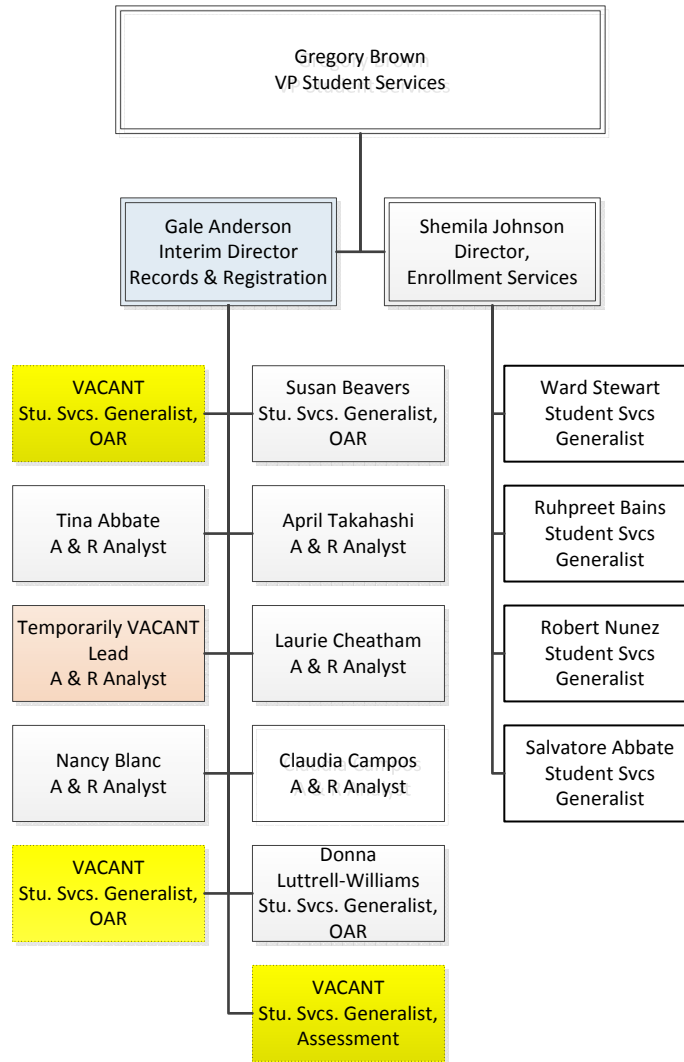

Solano Community College

ORGANIZATIONAL CHART 2015 - 16

TABLE OF CONTENTS

<u>SCHOOL/GROUP</u>	<u>PAGE #</u>
Management.....	1
Superintendent-President, Executive.....	2
Educational Foundation.....	3
Student Services.....	4
Admissions & Records.....	5
Counseling & Special Services.....	6
Financial Aid.....	7
Academic Affairs.....	9
Early Learning Center.....	10
School of Applied Technology & Business, Classified.....	11
School of Applied Technology & Business, Faculty.....	12
Liberal Arts, Classified.....	13
Liberal Arts, Faculty.....	14
Mathematics & Science, Classified.....	15
Mathematics & Science, Faculty.....	16
Vacaville Center/Travis AFB/Nut Tree Airport.....	17
Vallejo Center.....	18
Finance & Administration.....	19
Bookstore.....	20
College Police.....	21
Facilities.....	22
Fiscal Services.....	23
Human Resources.....	24
Health Sciences.....	25
Technology Support Services.....	26
Social & Behavioral Sciences.....	27
Bond.....	28
Workforce Development & Continuing Education.....	29
Athletics.....	30

Educational Foundation 2015 - 16

Solano Community College

Student Services 2015 - 16

Solano Community College

Admissions & Records 2015 - 16

Solano Community College

Counseling & Special Services 2015 - 16

Solano Community College