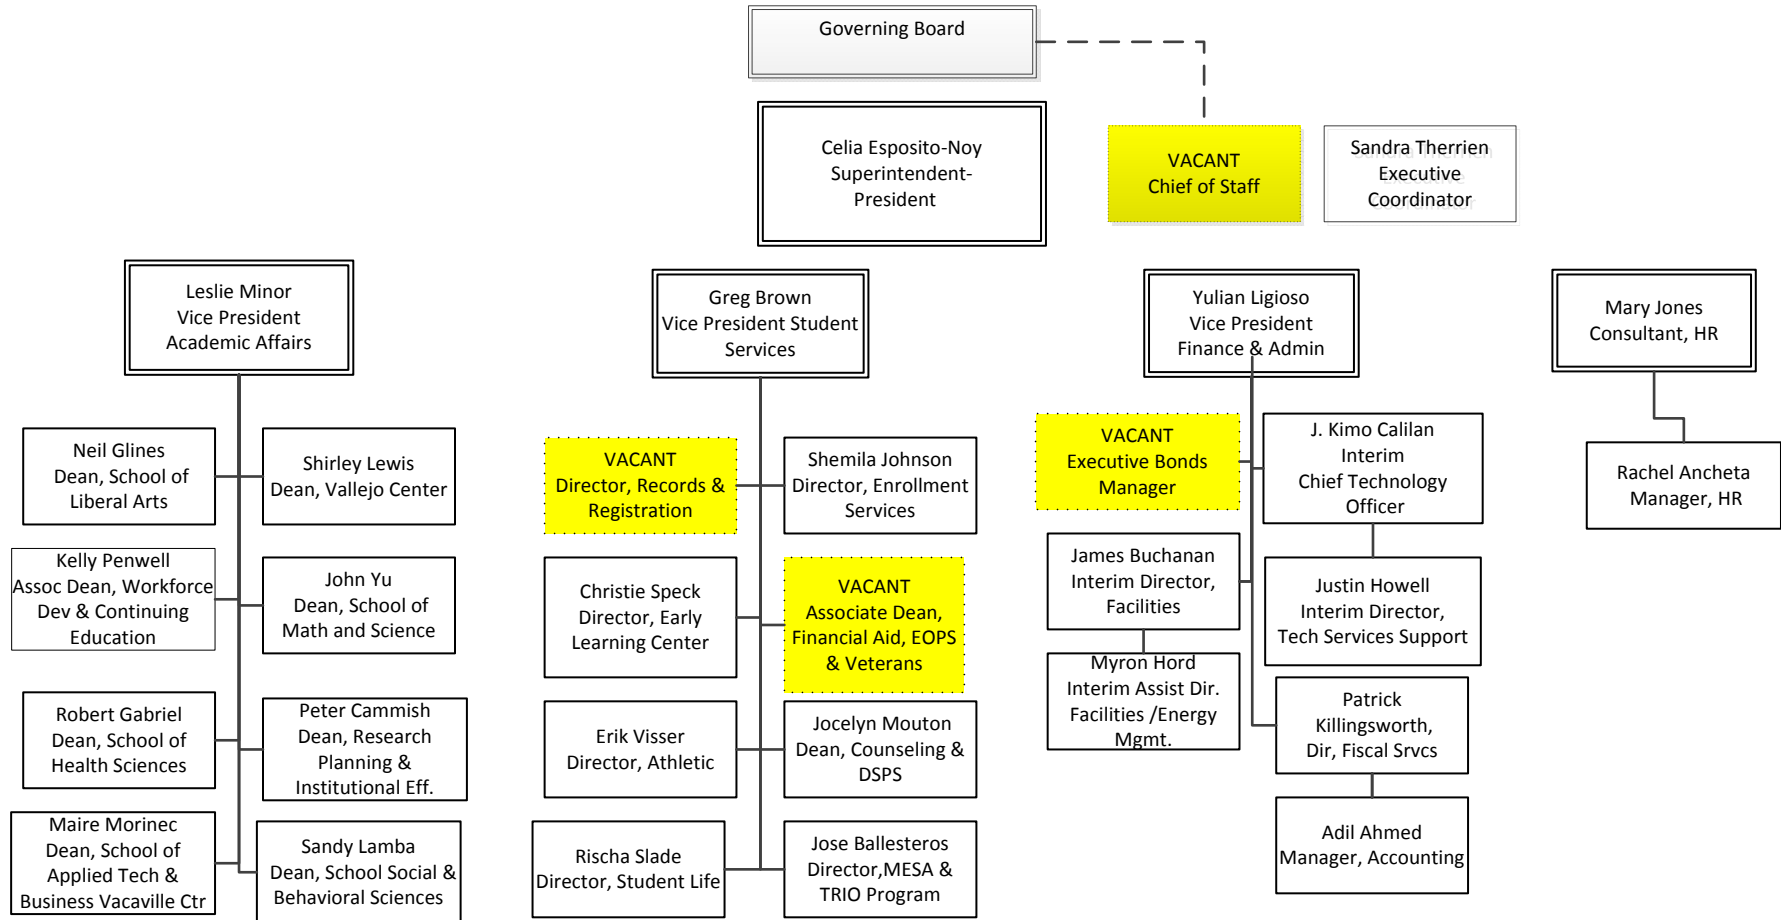

Solano Community College

ORGANIZATIONAL CHART 2015 - 16

TABLE OF CONTENTS

<u>SCHOOL/GROUP</u>	<u>PAGE #</u>
Management.....	1
Superintendent-President, Executive.....	2
Educational Foundation.....	3
Student Services.....	4
Admissions & Records.....	5
Counseling & Special Services.....	6
Financial Aid.....	7
Academic Affairs.....	9
Early Learning Center.....	10
School of Applied Technology & Business, Classified.....	11
School of Applied Technology & Business, Faculty.....	12
Liberal Arts, Classified.....	13
Liberal Arts, Faculty.....	14
Mathematics & Science, Classified.....	15
Mathematics & Science, Faculty.....	16
Vacaville Center/Travis AFB/Nut Tree Airport.....	17
Vallejo Center.....	18
Finance & Administration.....	19
Bookstore.....	20
College Police.....	21
Facilities.....	22
Fiscal Services.....	23
Human Resources.....	24
Health Sciences.....	25
Technology Support Services.....	26
Social & Behavioral Sciences.....	27
Bond.....	28
Workforce Development & Continuing Education.....	29
Athletics.....	30

Location: <http://www.solano.edu> →Human Resources →Organizational Chart

Solano Community College

Management 2015 - 16

Solano Community College

Superintendent-President, Cabinet 2015 - 16

Solano Community College