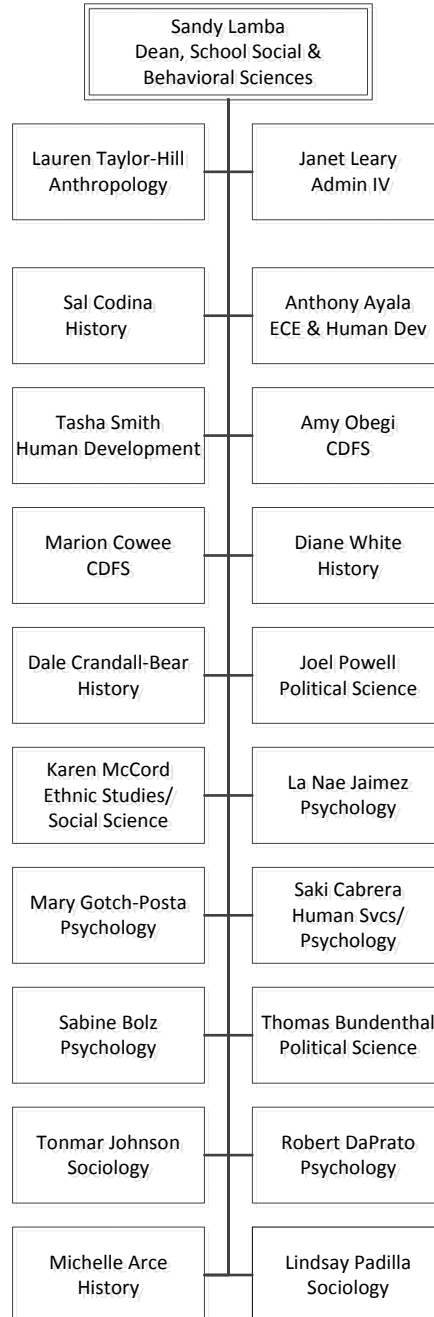

Solano Community College

Social & Behavioral Sciences 2015-16