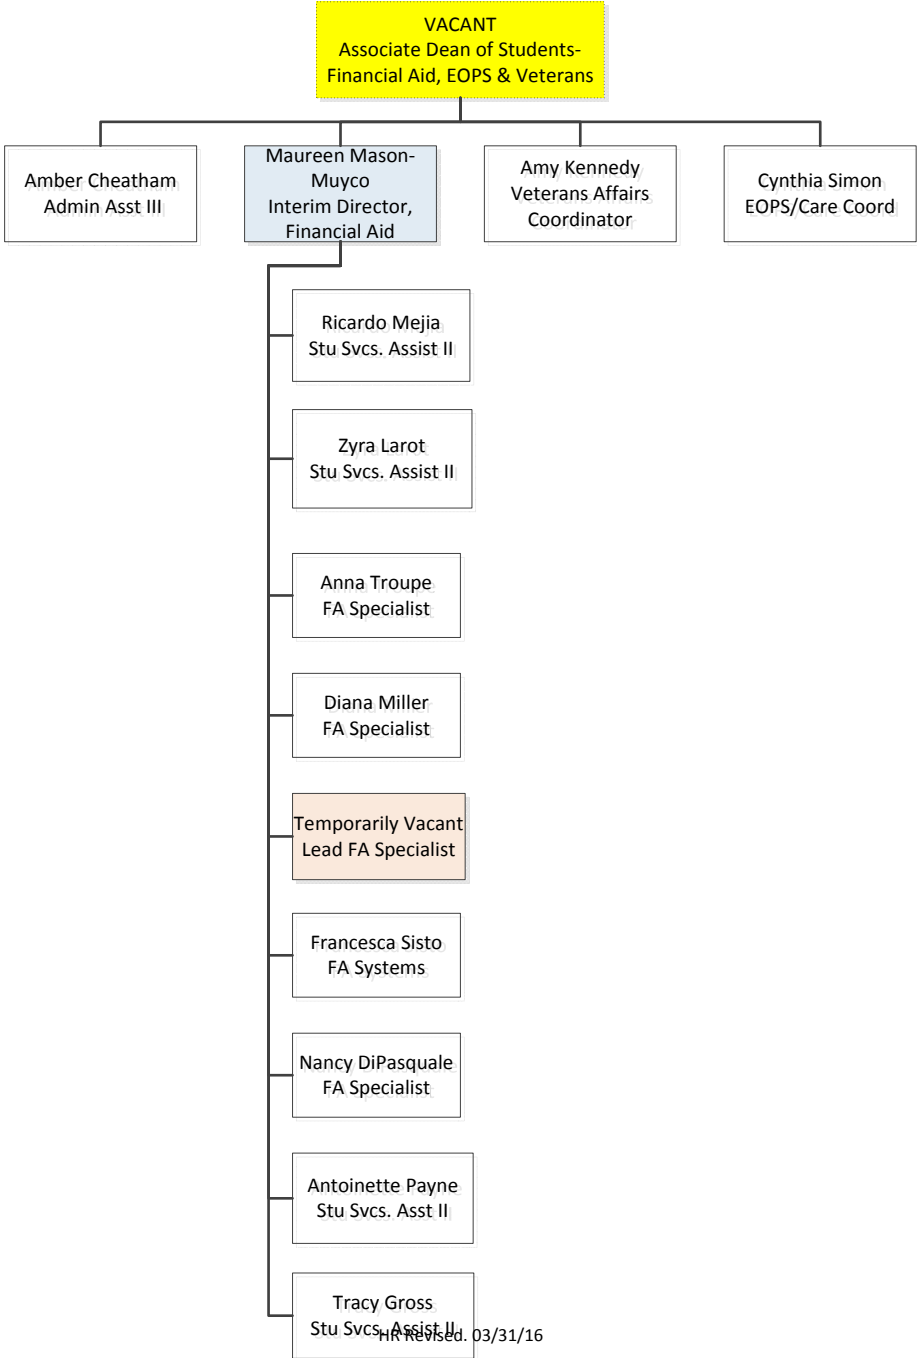

Solano Community College

Financial Aid 2015 - 16

HR Revised: 03/31/16