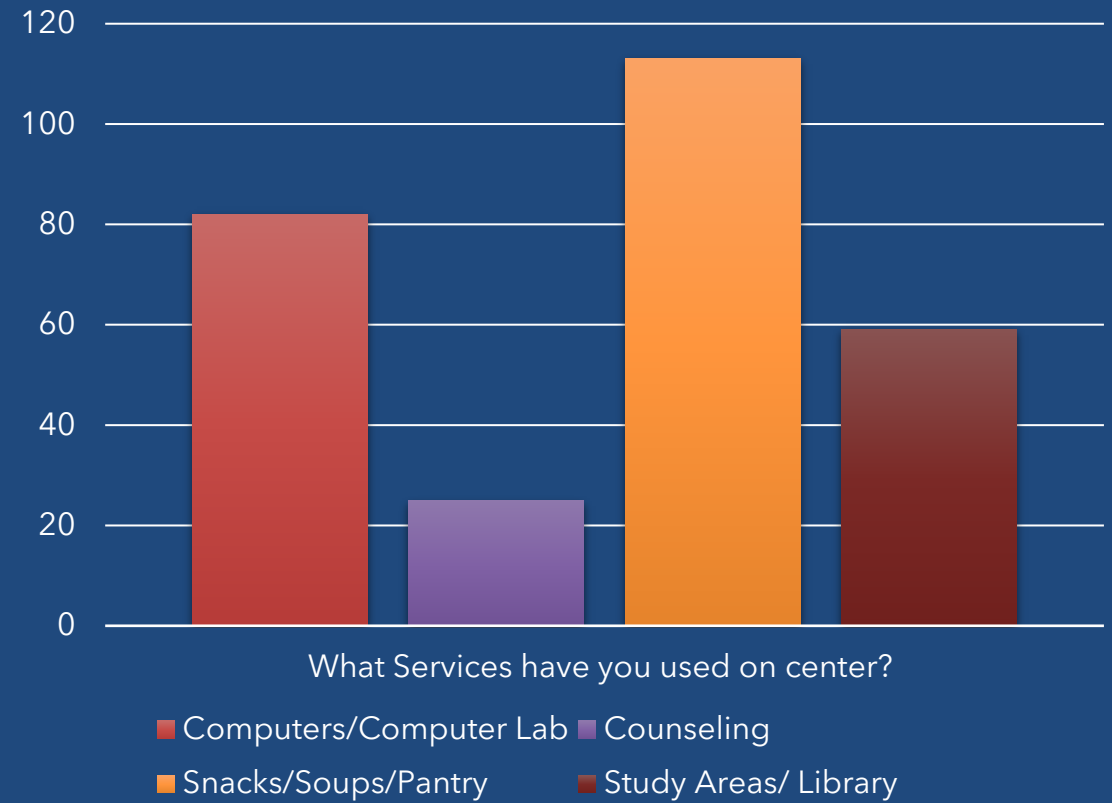

WHAT Services Do you Use?