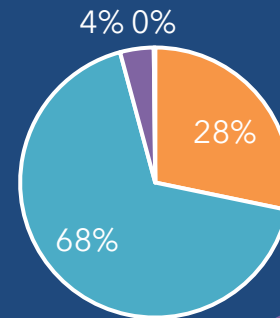

Vallejo Center

Moving Forward

Demographics: Pre-Pandemic to Now

2019-2020 Vallejo In-Person Total by Ethnicity

2022-2023 Vallejo In-Person Total by Ethnicity

2019-2020 Vallejo In-Person Total by Gender

Female Male Not Reported (blank)

2022-2023 Vallejo In-Person Total by Gender

Female Male Not Reported (blank)

*Onsite numbers also represent enrolled Special Admits -HS, & RS from CSPS and VVCMF

*SCC - Research, Planning, and Institutional Effectiveness, March 2023