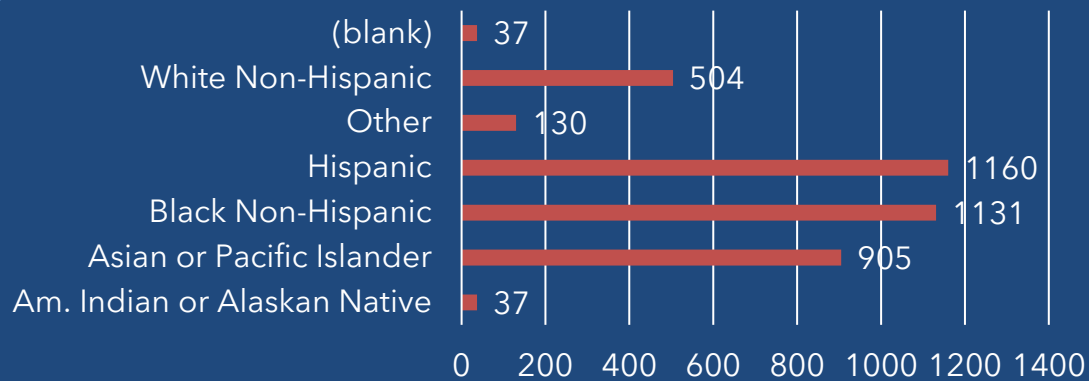

Vallejo Center

Moving Forward

Demographics: Pre-Pandemic to Now

2019-2020 Vallejo In-Person Total by Ethnicity

2022-2023 Vallejo In-Person Total by Ethnicity

2019-2020 Vallejo In-Person Total by Gender

Female Male Not Reported (blank)

2022-2023 Vallejo In-Person Total by Gender

Female Male Not Reported (blank)

*Onsite numbers also represent enrolled Special Admits -HS, & RS from CSPS and VVCMF

*SCC - Research, Planning, and Institutional Effectiveness, March 2023