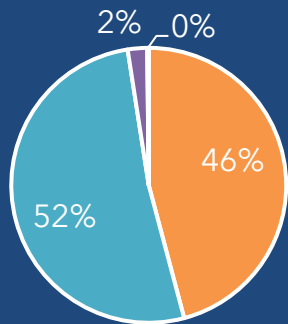

Vallejo Center

Moving Forward

Demographics: Pre-Pandemic to Now

2019-2020 Vallejo In-Person Total by Ethnicity

2022-2023 Vallejo In-Person Total by Ethnicity

2019-2020 Vallejo In-Person Total by Gender

Female Male Not Reported (blank)

2022-2023 Vallejo In-Person Total by Gender

Female Male Not Reported (blank)

*Onsite numbers also represent enrolled Special Admits -HS, & RS from CSPS and VVCMF

*SCC - Research, Planning, and Institutional Effectiveness, March 2023