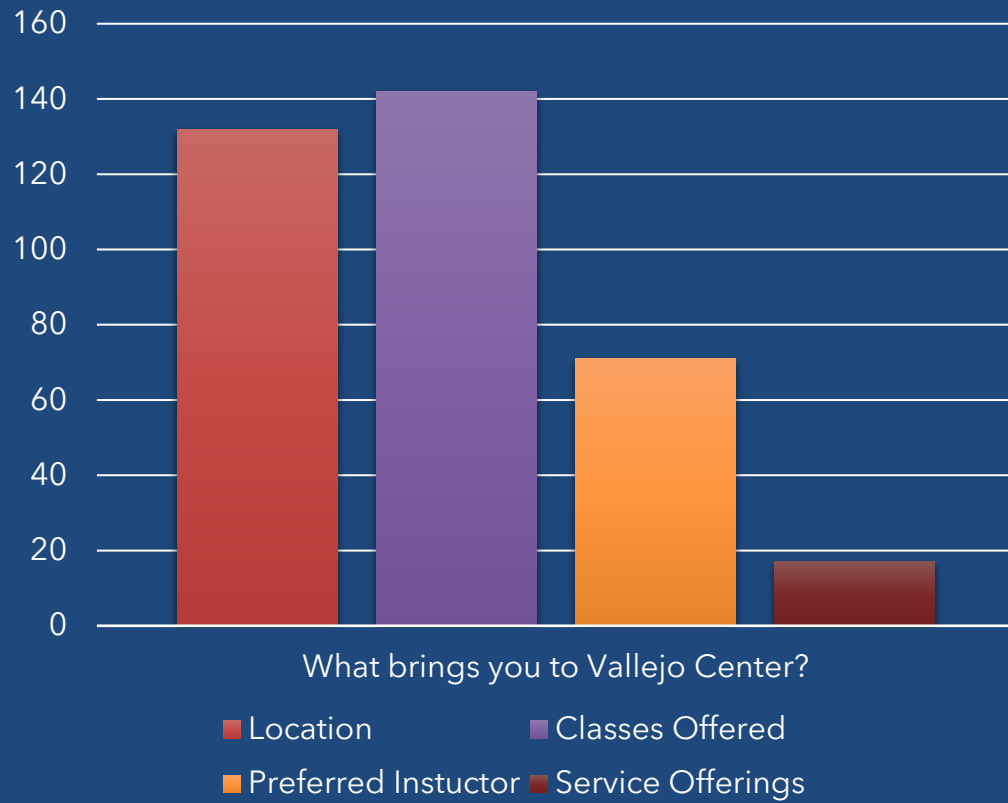

Pre-Pandemic – Nov. 2019

“What’s Needed?”

Large Post-It in Lobby
(89 wrote- in Responses)

Current – March 2023

What will help improve your experience at our Vallejo Center?

In-Class Paper Survey
(112 wrote-in responses)

Vision and Moving Forward...

(212 - Spring 2023 Vallejo Center Onsite Student Participants)

WHY Vallejo Center?

WHAT Services Do you Use?

Vision and Moving Forward...

(212 - Spring 2023 Vallejo Center Onsite Student Participants)

WHERE is the Interest?

WHEN Do you Prefer?

Moving forward, what's the collective vision for the Vallejo Center?