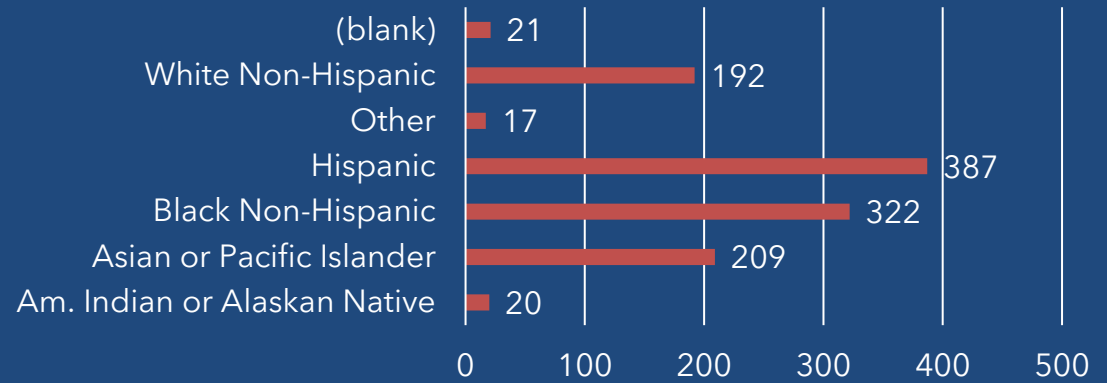

Vallejo Center

Moving Forward

Demographics: Pre-Pandemic to Now

2019-2020 Vallejo In-Person Total by Ethnicity

2022-2023 Vallejo In-Person Total by Ethnicity

2019-2020 Vallejo In-Person Total by Gender

Female Male Not Reported (blank)

2022-2023 Vallejo In-Person Total by Gender

Female Male Not Reported (blank)

*Onsite numbers also represent enrolled Special Admits -HS, & RS from CSPS and VVCMF

*SCC - Research, Planning, and Institutional Effectiveness, March 2023