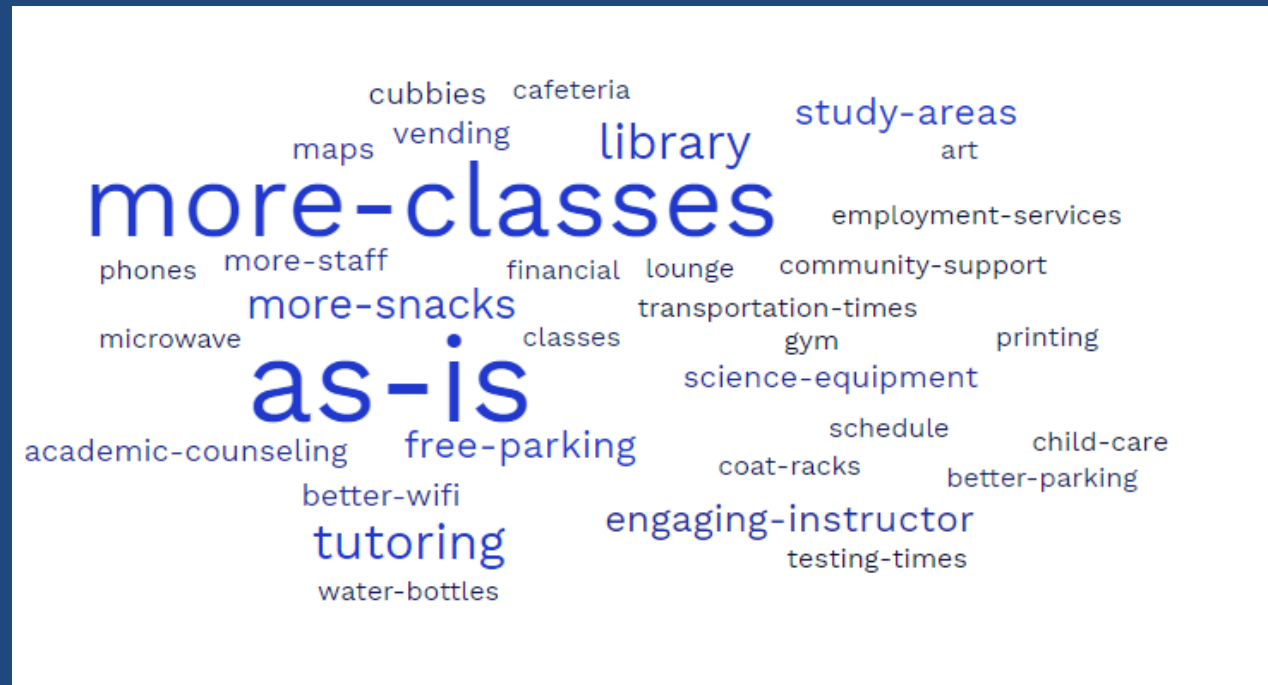

Pre-Pandemic – Nov. 2019

“What’s Needed?”

Large Post-It in Lobby
(89 wrote- in Responses)

Current – March 2023

What will help improve your experience at our Vallejo Center?

In-Class Paper Survey
(112 wrote-in responses)