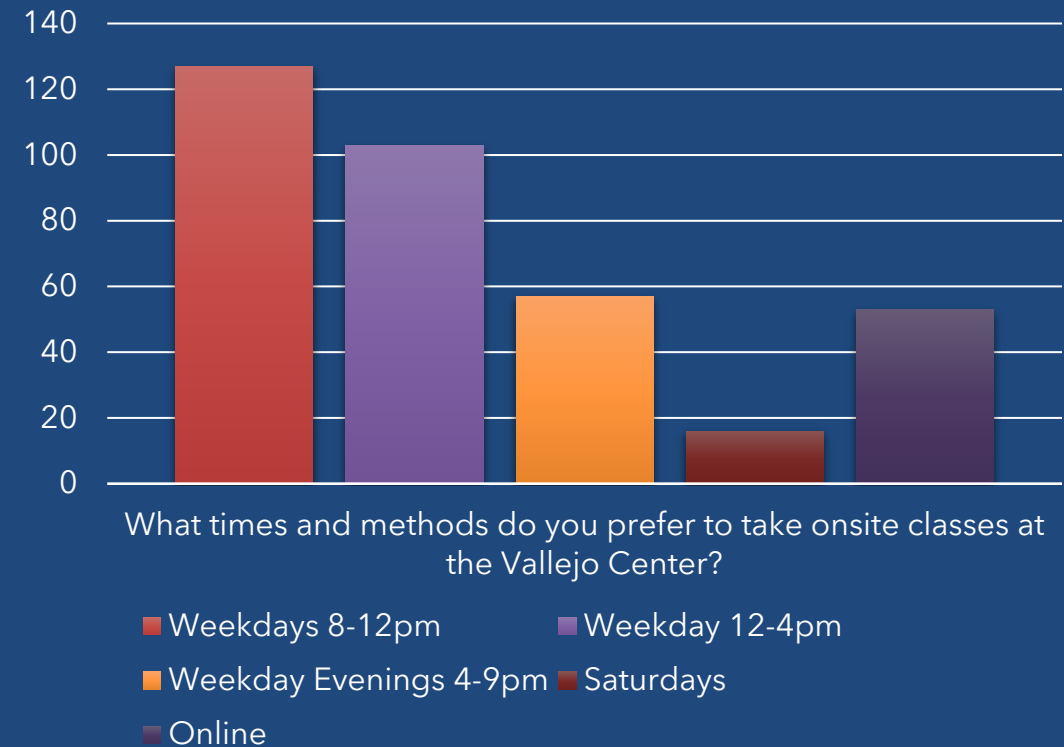

Vision and Moving Forward...

(212 - Spring 2023 Vallejo Center Onsite Student Participants)

WHY Vallejo Center?

WHAT Services Do you Use?

Vision and Moving Forward...

(212 - Spring 2023 Vallejo Center Onsite Student Participants)

WHERE is the Interest?

WHEN Do you Prefer?

Moving forward, what's the collective vision for the Vallejo Center?