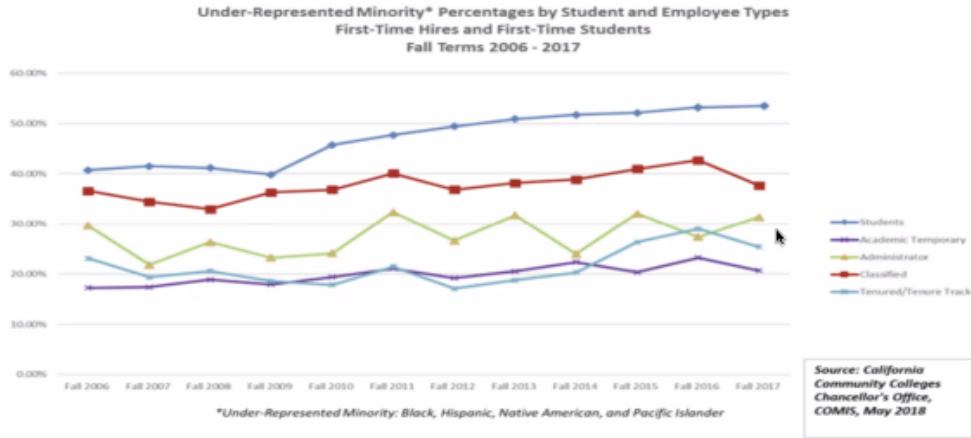

Data from the CCC Chancellor's Office shows a progressive increase in students of color over the last 15 years, however the hiring of faculty of color remains the same.

Strong centers, including Latino, Black, Asian, and Native American.