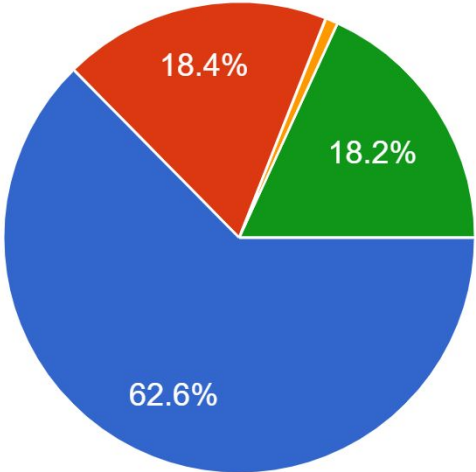

What is your age?

4,803 responses

- Under 18
 - 18-24
 - 25-29
 - 30-34
 - 35-39
 - 40-44
 - 45-49
 - 50-54
- ▲ 1/2 ▼

When do you primarily take classes?

4,803 responses

- During the day
- In the evening
- On Saturday and Sunday
- Online

Where do you primarily take classes?

4,803 responses

- Fairfield campus
- Vacaville and Vacaville Annex
- Vallejo
- Travis AFB
- Online

Have you heard of the services listed below? Check all that apply.

4,803 responses