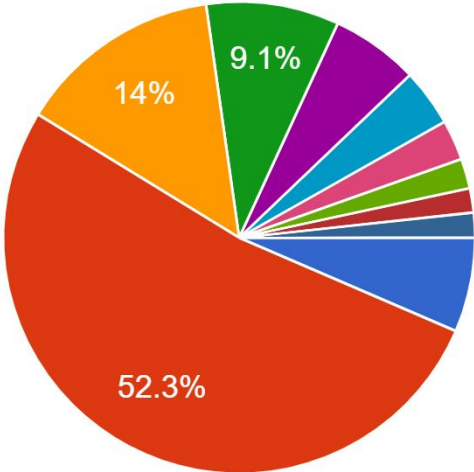

How do you prefer school communication?

4,803 responses

- Text messages
- Email messages
- Social media - Facebook
- Social media - Instagram
- Social media - TikTok
- Social media - Snapchat
- Social media - Twitter
- Solano Community College homepage

What is your age?

4,803 responses

- Under 18
 - 18-24
 - 25-29
 - 30-34
 - 35-39
 - 40-44
 - 45-49
 - 50-54
- ▲ 1/2 ▼

When do you primarily take classes?

4,803 responses

- During the day
- In the evening
- On Saturday and Sunday
- Online