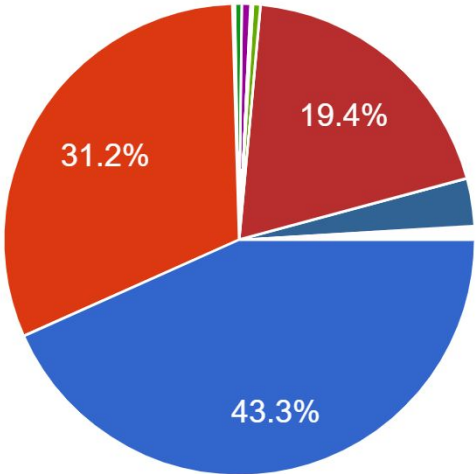

How do you prefer school communication?

4,803 responses

- Text messages
- Email messages
- Social media - Facebook
- Social media - Instagram
- Social media - TikTok
- Social media - Snapchat
- Social media - Twitter
- Solano Community College homepage

What is your age?

4,803 responses

- Under 18
 - 18-24
 - 25-29
 - 30-34
 - 35-39
 - 40-44
 - 45-49
 - 50-54
- ▲ 1/2 ▼

When do you primarily take classes?

4,803 responses

- During the day
- In the evening
- On Saturday and Sunday
- Online