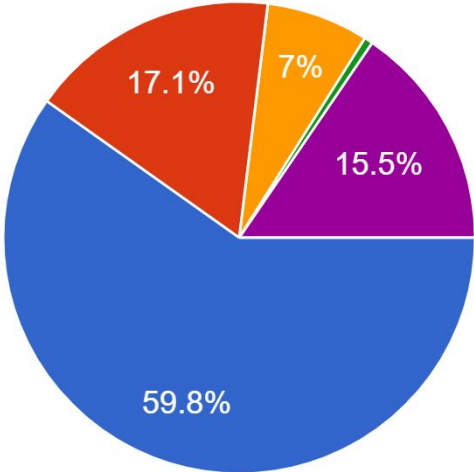

What is your age?

4,803 responses

- Under 18
 - 18-24
 - 25-29
 - 30-34
 - 35-39
 - 40-44
 - 45-49
 - 50-54
- ▲ 1/2 ▼

When do you primarily take classes?

4,803 responses

- During the day
- In the evening
- On Saturday and Sunday
- Online

Where do you primarily take classes?

4,803 responses

- Fairfield campus
- Vacaville and Vacaville Annex
- Vallejo
- Travis AFB
- Online

Have you heard of the services listed below? Check all that apply.

4,803 responses