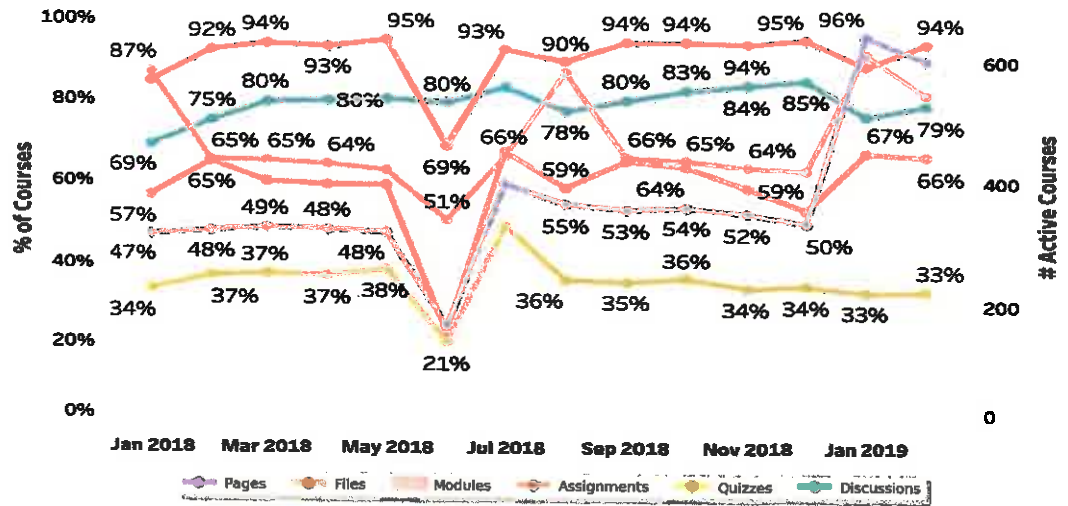

Executive Summary

Content & Activity Breakdown Report

Each Canvas feature percentage describes use in Current, Published, Active Courses.

Executive Summary

Active Users Report

A user is "Active" if they are enrolled in an "Active" course and have logged in during the current month.

CONTENT & ACTIVITY BREAKDOWN

*Each Canvas feature percentage describes use in Current, Published, Active Courses.

ACTIVE USERS REPORT

*Users are "Active" if they have an enrollment in an active course and have logged in at least once in the given month.