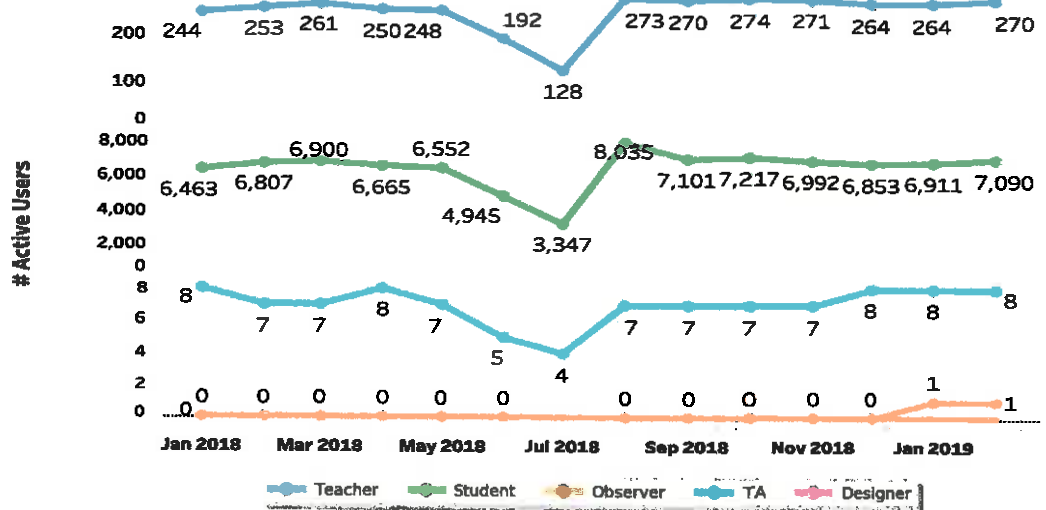

Executive Summary

Content & Activity Breakdown Report

Each Canvas feature percentage describes use in Current, Published, Active Courses.

Executive Summary

Active Users Report

A user is "Active" if they are enrolled in an "Active" course and have logged in during the current month.

CONTENT & ACTIVITY BREAKDOWN

*Each Canvas feature percentage describes use in Current, Published, Active Courses.

ACTIVE USERS REPORT

*Users are "Active" if they have an enrollment in an active course and have logged in at least once in the given month.