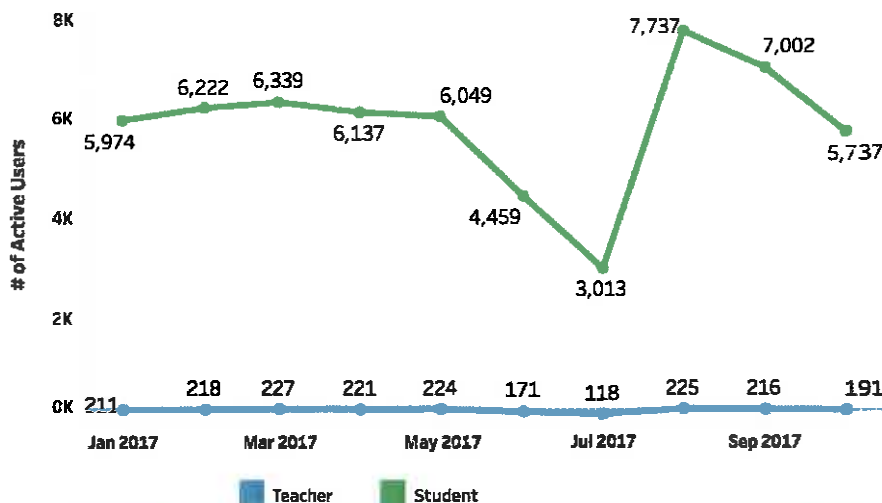

Executive Summary

Content & Activity Breakdown Report

Each Canvas feature percentage describes use in Current, Published, Active Courses.

Executive Summary

Active Users Report

A user is "Active" if they are enrolled in an "Active" course and have logged in during the current month.

CONTENT & ACTIVITY BREAKDOWN

*Each Canvas feature percentage describes use in Current, Published, Active Courses.

ACTIVE USERS REPORT

*Users are "Active" if they have an enrollment in an active course and have logged in at least once in the given month.