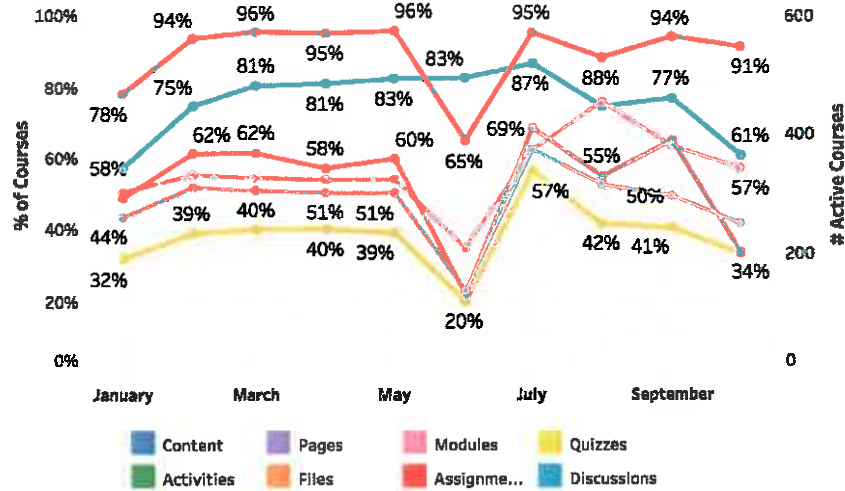

Executive Summary

Content & Activity Breakdown Report

Each Canvas feature percentage describes use in Current, Published, Active Courses.

Executive Summary

Active Users Report

A user is "Active" if they are enrolled in an "Active" course and have logged in during the current month.

CONTENT & ACTIVITY BREAKDOWN

*Each Canvas feature percentage describes use in Current, Published, Active Courses.

ACTIVE USERS REPORT

*Users are "Active" if they have an enrollment in an active course and have logged in at least once in the given month.